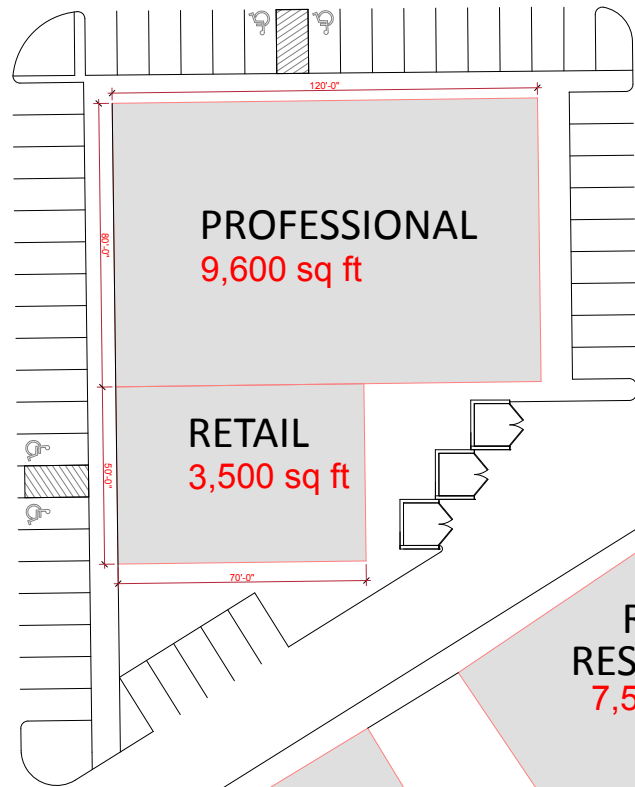

CLUB HOUSE
170,611 SQFT
3.92 ACRES

WESLEY ST.
100' R.O.W.

NORTH - SCHEME 101623