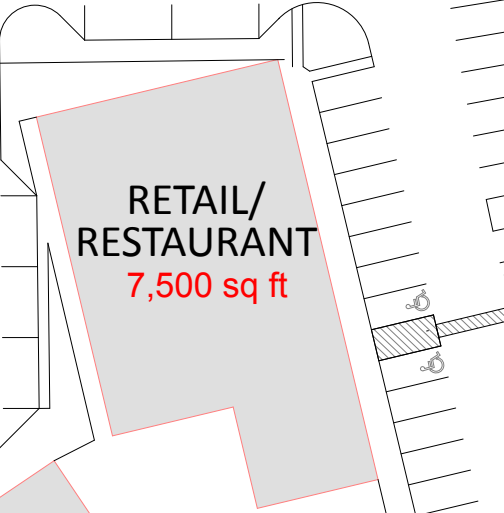

CLUB HOUSE
170,611 SQFT
3.92 ACRES

WESLEY ST.
100' R.O.W.

NORTH - SCHEME 101623