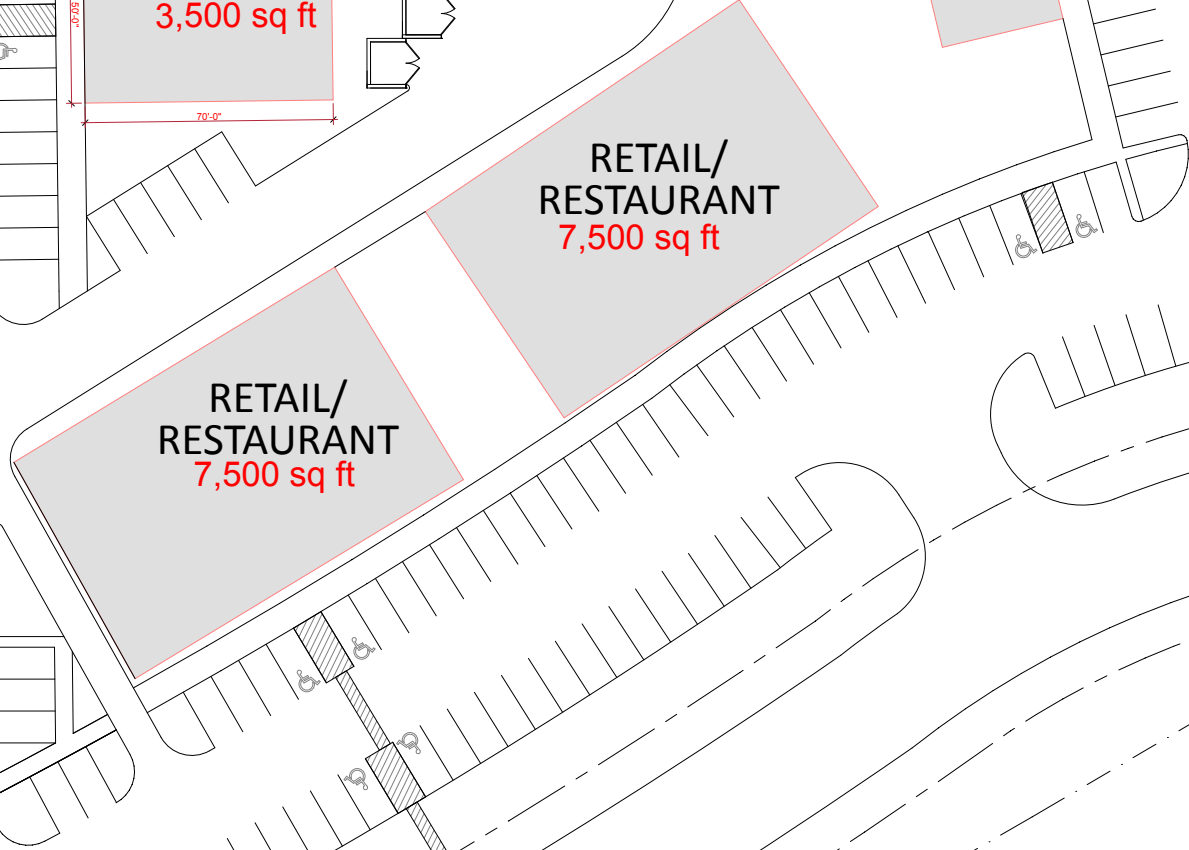

CLUB HOUSE
170,611 SQFT
3.92 ACRES

WESLEY ST.
100' R.O.W.

NORTH - SCHEME 101623